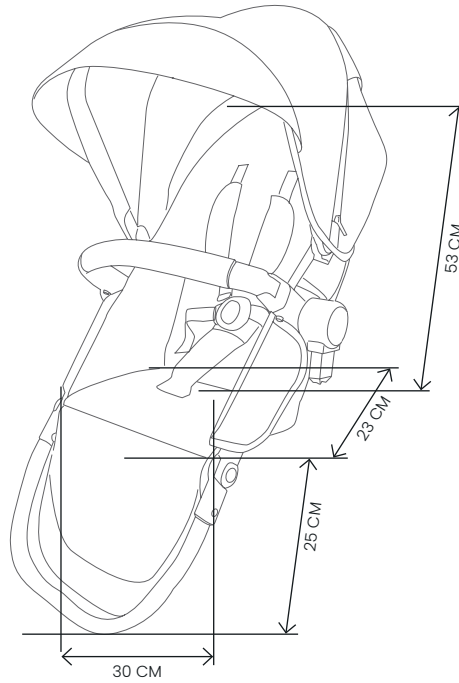

FRAME WEIGHT

WITHOUT SEAT 11.1 KG

BASKET CAPACITY

15 KG

APTANA

BIRTH – 22 KG (4 YEARS)

INNER SEAT

SEAT WEIGHT 4.2 KG

BASSINET WEIGHT 4.2 KG

MATTRESS WITH COVER