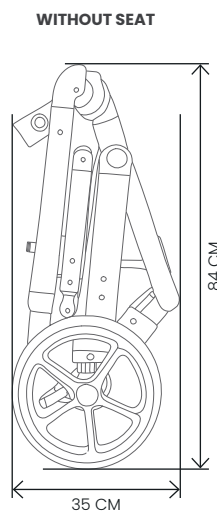

APTANA

BIRTH – 22 KG (4 YEARS)

SINGLE MODE WEIGHT

SINGLE SEAT MODE (WITHOUT BUMPER BAR) 14.9 KG
 SINGLE SEAT MODE (WITH BUMPER BAR) 15.3 KG
 SINGLE BASSINET MODE 15.3 KG

DOUBLE MODE WEIGHT

DOUBLE SEAT MODE 19.9 KG
 DOUBLE BASSINET MODE 20 KG

FRAME WEIGHT

WITHOUT SEAT 11.1 KG

BASKET CAPACITY

15 KG

APTANA

BIRTH – 22 KG (4 YEARS)

INNER SEAT

SEAT WEIGHT 4.2 KG

BASSINET WEIGHT 4.2 KG

MATTRESS WITH COVER