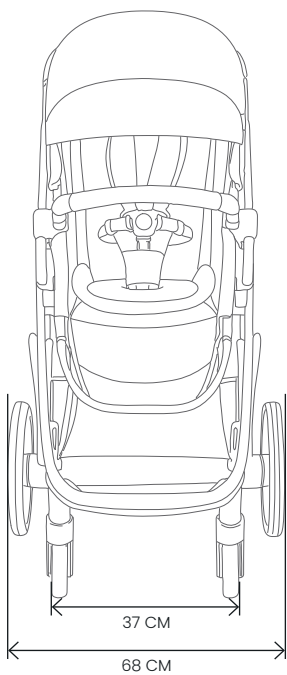

APTANA

BIRTH – 22 KG (4 YEARS)

SINGLE MODE WEIGHT

SINGLE SEAT MODE (WITHOUT BUMPER BAR) 14.9 KG
 SINGLE SEAT MODE (WITH BUMPER BAR) 15.3 KG
 SINGLE BASSINET MODE 15.3 KG

DOUBLE MODE WEIGHT

DOUBLE SEAT MODE 19.9 KG
 DOUBLE BASSINET MODE 20 KG

FRAME WEIGHT

WITHOUT SEAT 11.1 KG

BASKET CAPACITY

15 KG

APTANA

BIRTH – 22 KG (4 YEARS)

INNER SEAT

SEAT WEIGHT 4.2 KG

BASSINET WEIGHT 4.2 KG

MATTRESS WITH COVER