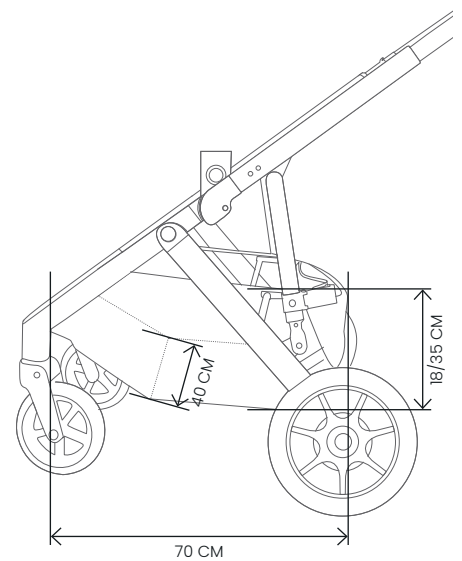

APTANA

BIRTH – 22 KG (4 YEARS)

SINGLE MODE WEIGHT

SINGLE SEAT MODE (WITHOUT BUMPER BAR) 14.9 KG
 SINGLE SEAT MODE (WITH BUMPER BAR) 15.3 KG
 SINGLE BASSINET MODE 15.3 KG

DOUBLE MODE WEIGHT

DOUBLE SEAT MODE 19.9 KG
 DOUBLE BASSINET MODE 20 KG

FRAME WEIGHT

WITHOUT SEAT 11.1 KG

BASKET CAPACITY

15 KG

APTANA

BIRTH – 22 KG (4 YEARS)

INNER SEAT

SEAT WEIGHT 4.2 KG

BASSINET WEIGHT 4.2 KG

MATTRESS WITH COVER