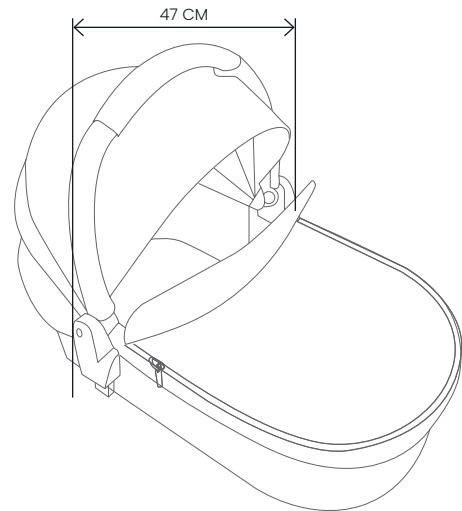

FRAME WEIGHT

WITHOUT SEAT 11.1 KG

BASKET CAPACITY

15 KG

APTANA

BIRTH – 22 KG (4 YEARS)

INNER SEAT

SEAT WEIGHT 4.2 KG

BASSINET WEIGHT 4.2 KG

MATTRESS WITH COVER