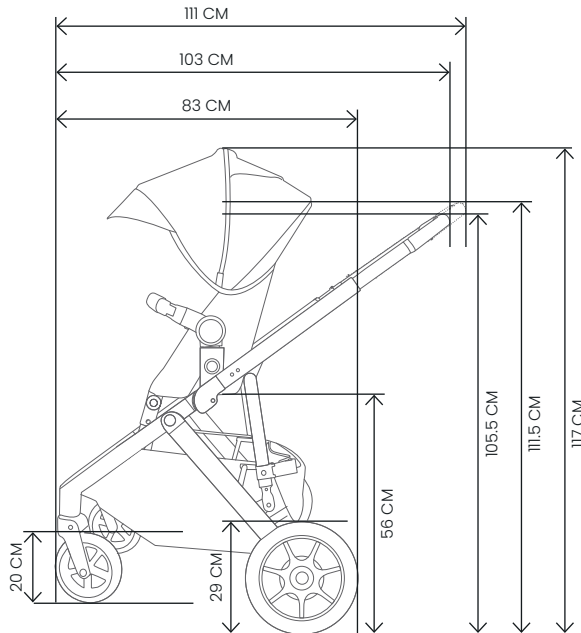

APTANA

BIRTH – 22 KG (4 YEARS)

SINGLE MODE WEIGHT

SINGLE SEAT MODE (WITHOUT BUMPER BAR) 14.9 KG
 SINGLE SEAT MODE (WITH BUMPER BAR) 15.3 KG
 SINGLE BASSINET MODE 15.3 KG

DOUBLE MODE WEIGHT

DOUBLE SEAT MODE 19.9 KG
 DOUBLE BASSINET MODE 20 KG

FRAME WEIGHT

WITHOUT SEAT 11.1 KG

BASKET CAPACITY

15 KG

APTANA

BIRTH – 22 KG (4 YEARS)

INNER SEAT

SEAT WEIGHT 4.2 KG

BASSINET WEIGHT 4.2 KG

MATTRESS WITH COVER