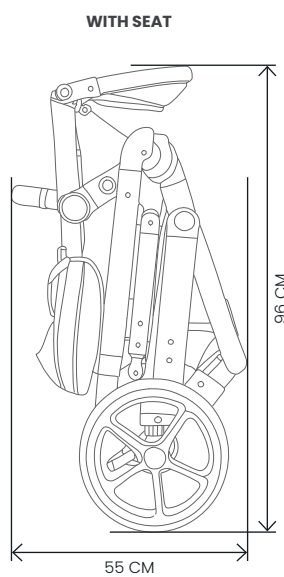

APTANA

BIRTH – 22 KG (4 YEARS)

SINGLE MODE WEIGHT

SINGLE SEAT MODE (WITHOUT BUMPER BAR) 14.9 KG
 SINGLE SEAT MODE (WITH BUMPER BAR) 15.3 KG
 SINGLE BASSINET MODE 15.3 KG

DOUBLE MODE WEIGHT

DOUBLE SEAT MODE 19.9 KG
 DOUBLE BASSINET MODE 20 KG

FRAME WEIGHT

WITHOUT SEAT 11.1 KG

BASKET CAPACITY

15 KG

APTANA

BIRTH – 22 KG (4 YEARS)

INNER SEAT

SEAT WEIGHT 4.2 KG

BASSINET WEIGHT 4.2 KG

MATTRESS WITH COVER