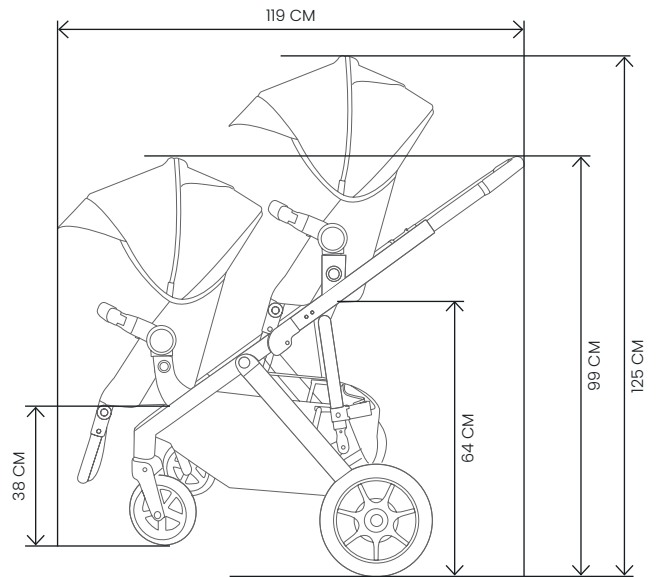

APTANA

BIRTH – 22 KG (4 YEARS)

SINGLE MODE WEIGHT

SINGLE SEAT MODE (WITHOUT BUMPER BAR) 14.9 KG
 SINGLE SEAT MODE (WITH BUMPER BAR) 15.3 KG
 SINGLE BASSINET MODE 15.3 KG

DOUBLE MODE WEIGHT

DOUBLE SEAT MODE 19.9 KG
 DOUBLE BASSINET MODE 20 KG

FRAME WEIGHT

WITHOUT SEAT 11.1 KG

BASKET CAPACITY

15 KG

APTANA

BIRTH – 22 KG (4 YEARS)

INNER SEAT

SEAT WEIGHT 4.2 KG

BASSINET WEIGHT 4.2 KG

MATTRESS WITH COVER