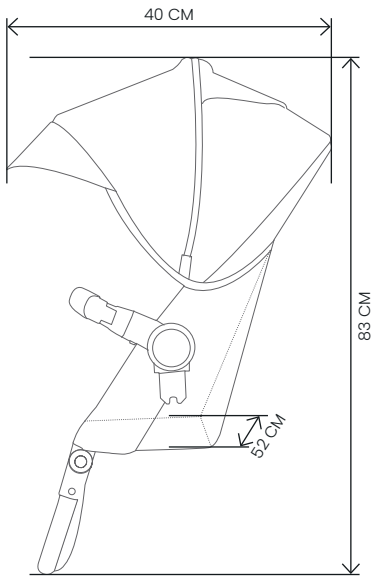

APTANA

BIRTH – 22 KG (4 YEARS)

SINGLE MODE WEIGHT

SINGLE SEAT MODE (WITHOUT BUMPER BAR) 14.9 KG
 SINGLE SEAT MODE (WITH BUMPER BAR) 15.3 KG
 SINGLE BASSINET MODE 15.3 KG

DOUBLE MODE WEIGHT

DOUBLE SEAT MODE 19.9 KG
 DOUBLE BASSINET MODE 20 KG

FRAME WEIGHT

WITHOUT SEAT 11.1 KG

BASKET CAPACITY

15 KG

APTANA

BIRTH – 22 KG (4 YEARS)

INNER SEAT

SEAT WEIGHT 4.2 KG

BASSINET WEIGHT 4.2 KG

MATTRESS WITH COVER