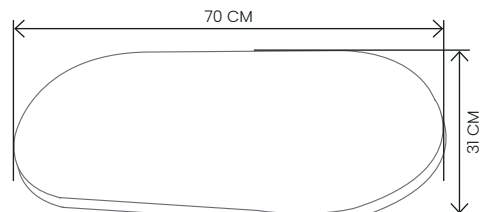

APTANA

BIRTH – 22 KG (4 YEARS)

SINGLE MODE WEIGHT

SINGLE SEAT MODE (WITHOUT BUMPER BAR) 14.9 KG
 SINGLE SEAT MODE (WITH BUMPER BAR) 15.3 KG
 SINGLE BASSINET MODE 15.3 KG

DOUBLE MODE WEIGHT

DOUBLE SEAT MODE 19.9 KG
 DOUBLE BASSINET MODE 20 KG

FRAME WEIGHT

WITHOUT SEAT 11.1 KG

BASKET CAPACITY

15 KG

APTANA

BIRTH – 22 KG (4 YEARS)

INNER SEAT

SEAT WEIGHT 4.2 KG

BASSINET WEIGHT 4.2 KG

MATTRESS WITH COVER