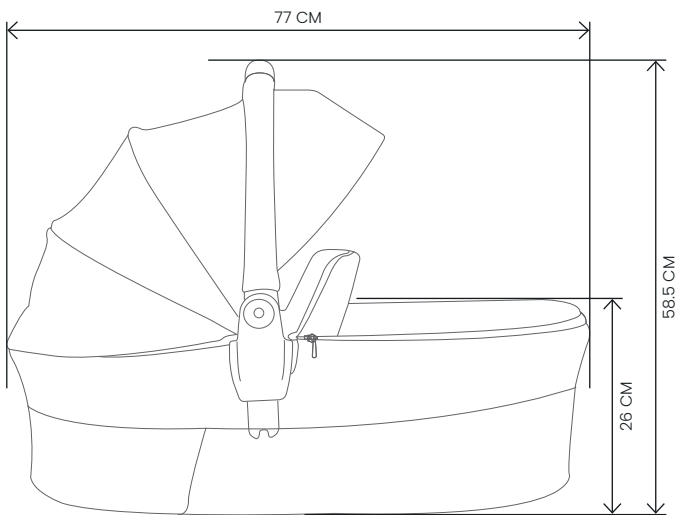

APTANA

BIRTH – 22 KG (4 YEARS)

SINGLE MODE WEIGHT

SINGLE SEAT MODE (WITHOUT BUMPER BAR) 14.9 KG
 SINGLE SEAT MODE (WITH BUMPER BAR) 15.3 KG
 SINGLE BASSINET MODE 15.3 KG

DOUBLE MODE WEIGHT

DOUBLE SEAT MODE 19.9 KG
 DOUBLE BASSINET MODE 20 KG

FRAME WEIGHT

WITHOUT SEAT 11.1 KG

BASKET CAPACITY

15 KG

APTANA

BIRTH – 22 KG (4 YEARS)

INNER SEAT

SEAT WEIGHT 4.2 KG

BASSINET WEIGHT 4.2 KG

MATTRESS WITH COVER